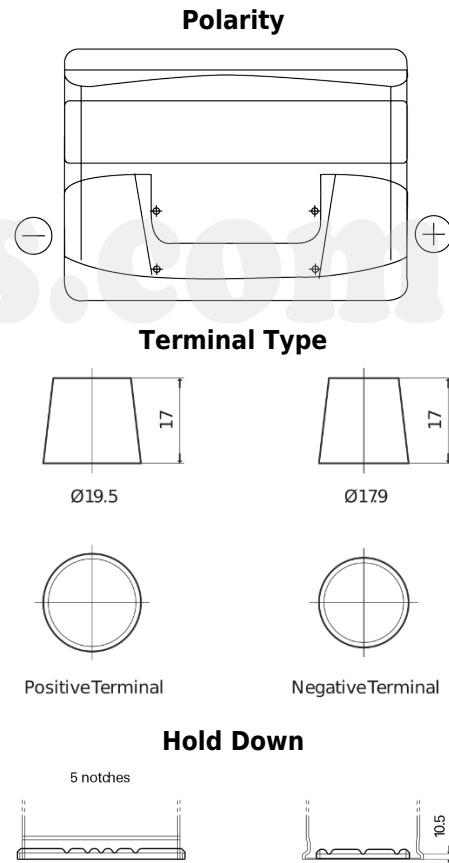

Product overview

Batteries for Cars

Formula FB442

Part number	FB442
Technology	Flooded
EAN/GTIN	3661024044608
Voltage	12 V
Capacity	44 Ah
CCA	420 A
Length	207 mm
Width	175 mm
Height	175 mm
Box size	LB1
Polarity	ETN 0
Terminal Type	EN taper post
Hold Down	B13
Weights (subject of variation)	10.60 kg