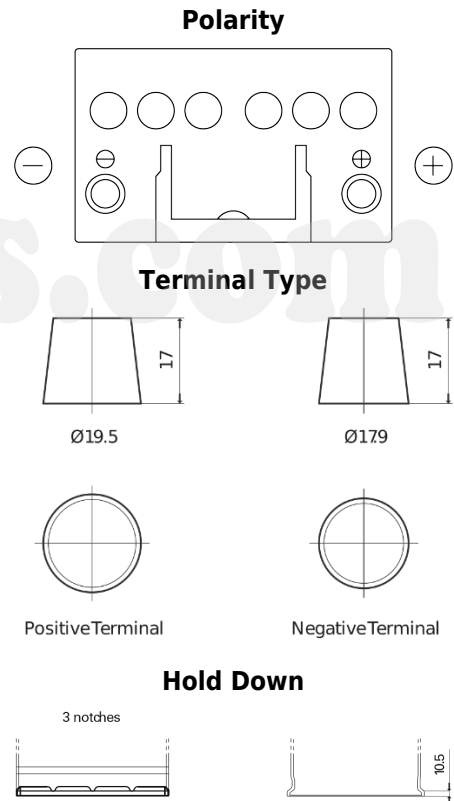

Product overview

Batteries for Cars

Formula FB450

Part number	FB450
Technology	Flooded
EAN/GTIN	3661024044493
Voltage	12 V
Capacity	45 Ah
CCA	330 A
Length	220 mm
Width	135 mm
Height	225 mm
Box size	E02
Polarity	ETN 0
Terminal Type	EN taper post
Hold Down	B1
Weights (subject of variation)	12.50 kg