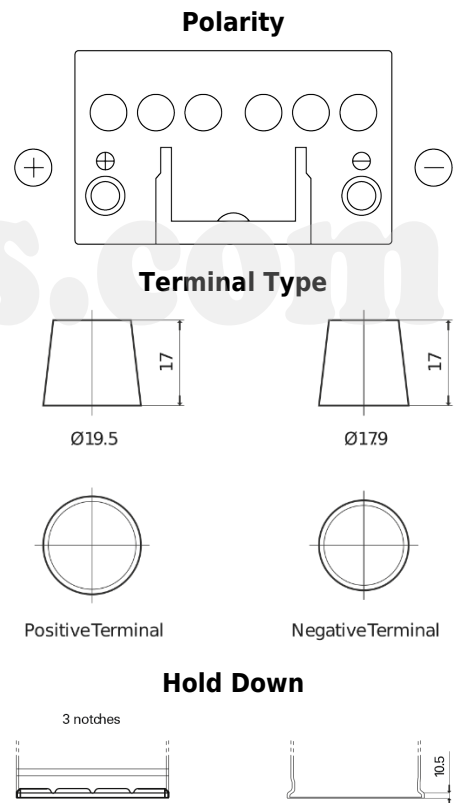

Product overview

Batteries for Cars

Formula FB451

Part number	FB451
Technology	Flooded
EAN/GTIN	3661024044486
Voltage	12 V
Capacity	45 Ah
CCA	330 A
Length	220 mm
Width	135 mm
Height	225 mm
Box size	E02
Polarity	ETN 1
Terminal Type	EN taper post
Hold Down	B1
Weights (subject of variation)	12.50 kg