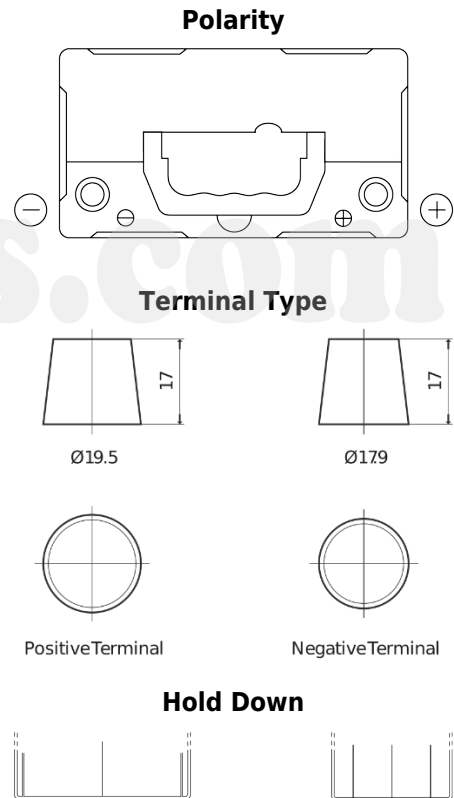

**Product overview**

Batteries for Cars

**Formula FB454**

Part number	FB454
Technology	Flooded
EAN/GTIN	3661024044370
Voltage	12 V
Capacity	45 Ah
CCA	330 A
Length	237 mm
Width	127 mm
Height	227 mm
Box size	B24
Polarity	ETN 0
Terminal Type	EN taper post
Hold Down	B0
Weights (subject of variation)	11.40 kg