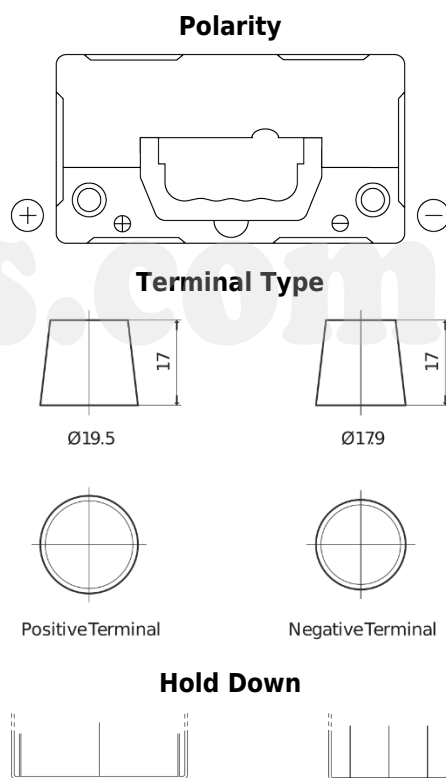

**Product overview**

Batteries for Cars

**Formula FB455**

Part number	FB455
Technology	Flooded
EAN/GTIN	3661024044387
Voltage	12 V
Capacity	45 Ah
CCA	330 A
Length	237 mm
Width	127 mm
Height	227 mm
Box size	B24
Polarity	ETN 1
Terminal Type	EN taper post
Hold Down	B0
Weights (subject of variation)	11.40 kg