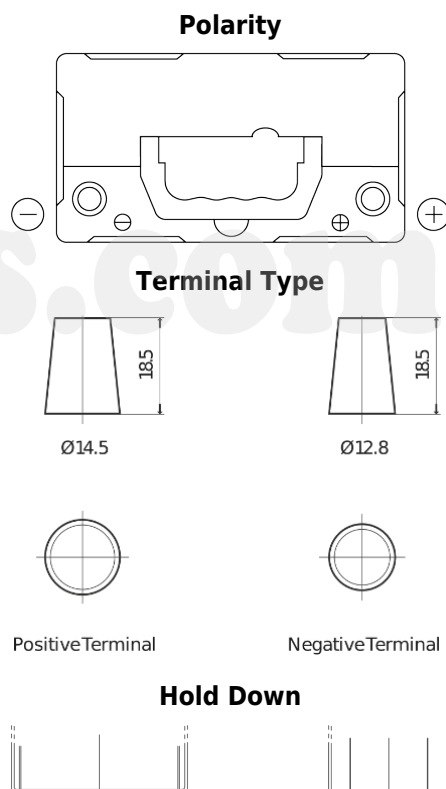

Product overview

Batteries for Cars

Formula FB456

Part number	FB456
Technology	Flooded
EAN/GTIN	3661024044356
Voltage	12 V
Capacity	45 Ah
CCA	330 A
Length	237 mm
Width	127 mm
Height	227 mm
Box size	B24
Polarity	ETN 0
Terminal Type	JIS taper post
Hold Down	B0
Weights (subject of variation)	11.40 kg