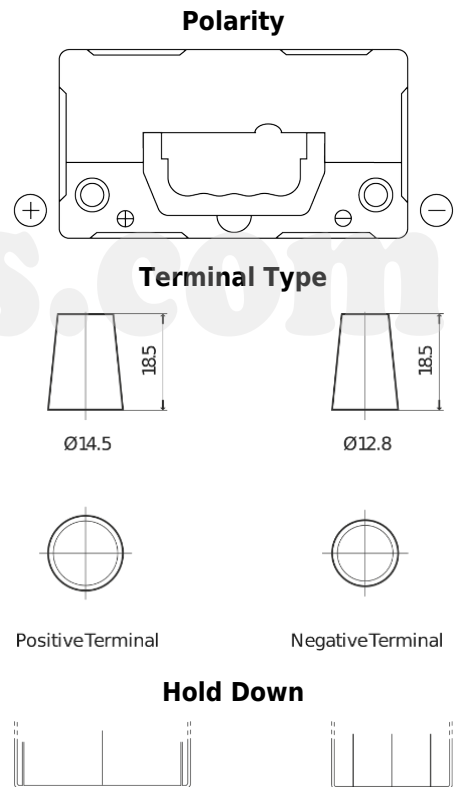

Product overview

Batteries for Cars

Formula FB457

Part number	FB457
Technology	Flooded
EAN/GTIN	3661024044363
Voltage	12 V
Capacity	45 Ah
CCA	330 A
Length	237 mm
Width	127 mm
Height	227 mm
Box size	B24
Polarity	ETN 1
Terminal Type	JIS taper post
Hold Down	B0
Weights (subject of variation)	11.40 kg