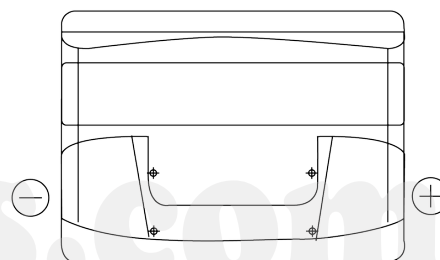

Batteries for Cars

Formula FB500

Part number	FB500
Technology	Flooded
EAN/GTIN	3661024044516
Voltage	12 V
Capacity	50 Ah
CCA	450 A
Length	207 mm
Width	175 mm
Height	190 mm
Box size	L01
Polarity	ETN 0
Terminal Type	EN taper post
Hold Down	B13
Weights (subject of variation)	12.10 kg

Polarity

Terminal Type

Positive Terminal

Negative Terminal

Hold Down

Design, features and specifications are subject to change without notice. We disclaim any representation or warranty, express or implied, concerning the data or recommendations, and in no event shall be liable for any loss or damage claimed to have arisen as a result. Some products may not be available in your local market.