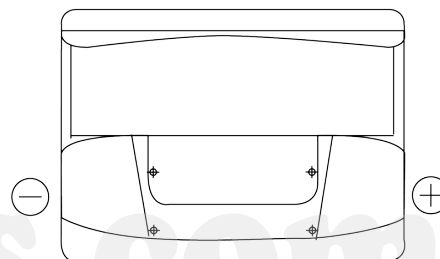

Product overview

Batteries for Cars

Formula FB602

Part number	FB602
Technology	Flooded
EAN/GTIN	3661024044639
Voltage	12 V
Capacity	60 Ah
CCA	540 A
Length	242 mm
Width	175 mm
Height	175 mm
Box size	LB2
Polarity	ETN 0
Terminal Type	EN taper post
Hold Down	B13
Weights (subject of variation)	12.90 kg

Polarity

Terminal Type

Positive Terminal

Negative Terminal

Hold Down

Design, features and specifications are subject to change without notice. We disclaim any representation or warranty, express or implied, concerning the data or recommendations, and in no event shall be liable for any loss or damage claimed to have arisen as a result. Some products may not be available in your local market.