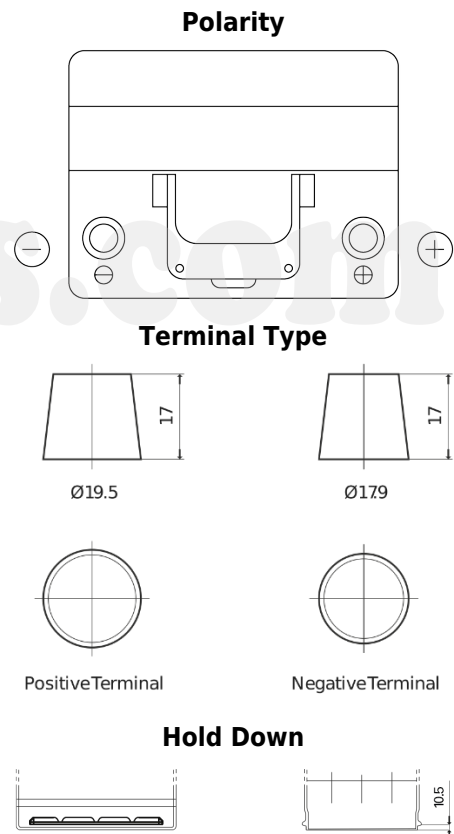

Product overview

Batteries for Cars

Formula FB604

Part number	FB604
Technology	Flooded
EAN/GTIN	3661024044417
Voltage	12 V
Capacity	60 Ah
CCA	480 A
Length	230 mm
Width	173 mm
Height	222 mm
Box size	D23
Polarity	ETN 0
Terminal Type	EN taper post
Hold Down	Korean B1
Weights (subject of variation)	14.60 kg