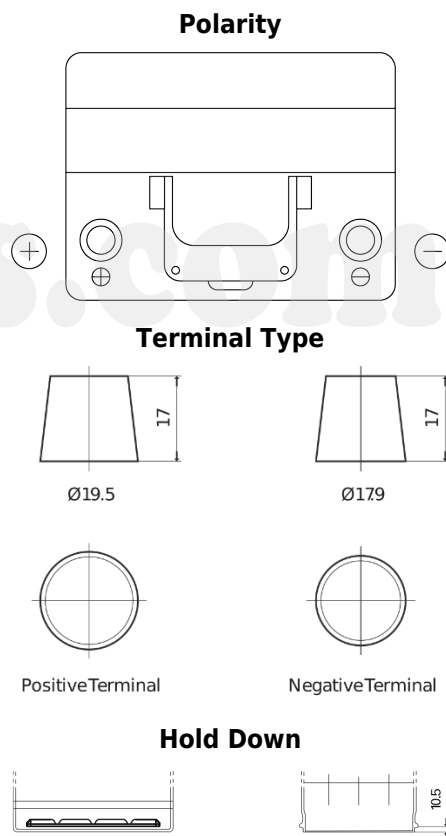

Product overview

Batteries for Cars

Formula FB605

Part number	FB605
Technology	Flooded
EAN/GTIN	3661024044424
Voltage	12 V
Capacity	60 Ah
CCA	480 A
Length	230 mm
Width	173 mm
Height	222 mm
Box size	D23
Polarity	ETN 1
Terminal Type	EN taper post
Hold Down	Korean B1
Weights (subject of variation)	14.60 kg