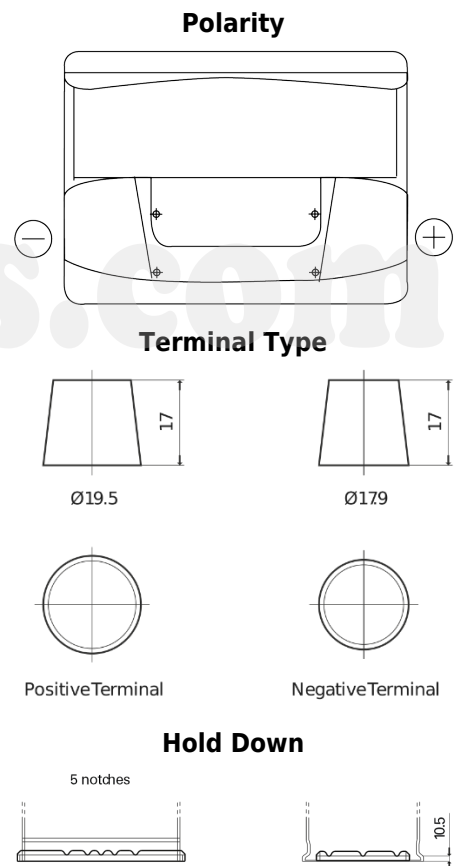

Product overview

Batteries for Cars

Formula FB620

Part number	FB620
Technology	Flooded
EAN/GTIN	3661024044530
Voltage	12 V
Capacity	62 Ah
CCA	540 A
Length	242 mm
Width	175 mm
Height	190 mm
Box size	L02
Polarity	ETN 0
Terminal Type	EN taper post
Hold Down	B13
Weights (subject of variation)	13.90 kg