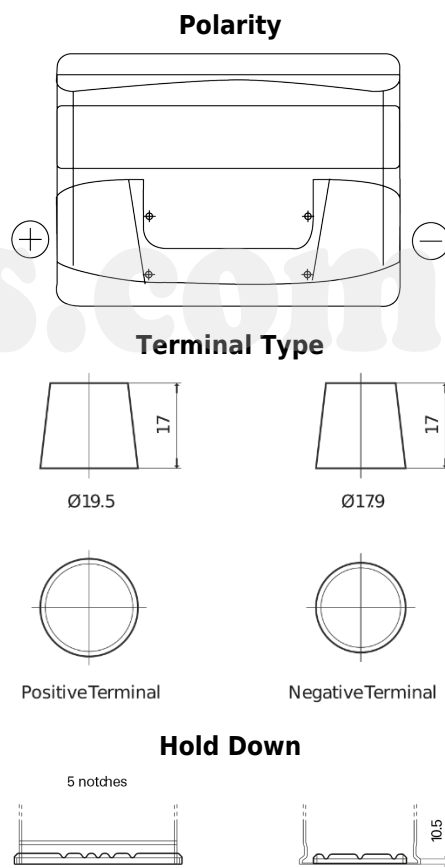

**Product overview**

Batteries for Cars

**Formula FB621**

Part number	FB621
Technology	Flooded
EAN/GTIN	3661024044547
Voltage	12 V
Capacity	62 Ah
CCA	540 A
Length	242 mm
Width	175 mm
Height	190 mm
Box size	L02
Polarity	ETN 1
Terminal Type	EN taper post
Hold Down	B13
Weights (subject of variation)	14.40 kg