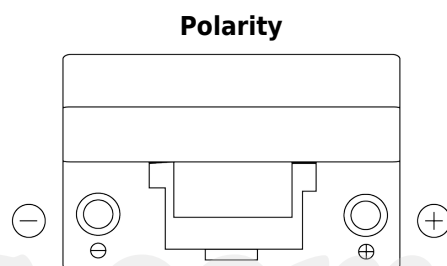

Product overview

Batteries for Cars

Formula FB704

Part number	FB704
Technology	Flooded
EAN/GTIN	3661024044431
Voltage	12 V
Capacity	70 Ah
CCA	540 A
Length	270 mm
Width	173 mm
Height	222 mm
Box size	D26
Polarity	ETN 0
Terminal Type	EN taper post
Hold Down	Korean B1+B6
Weights (subject of variation)	16.10 kg