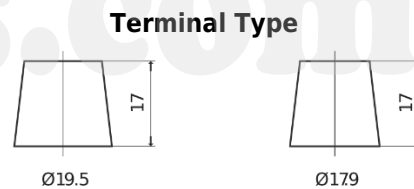

Product overview

Batteries for Cars

Formula FB704

Part number	FB704
Technology	Flooded
EAN/GTIN	3661024044431
Voltage	12 V
Capacity	70 Ah
CCA	540 A
Length	270 mm
Width	173 mm
Height	222 mm
Box size	D26
Polarity	ETN 0
Terminal Type	EN taper post
Hold Down	Korean B1+B6
Weights (subject of variation)	16.10 kg