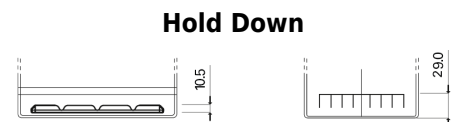

Product overview

Batteries for Cars

Formula FB705

Part number	FB705
Technology	Flooded
EAN/GTIN	3661024044448
Voltage	12 V
Capacity	70 Ah
CCA	540 A
Length	270 mm
Width	173 mm
Height	222 mm
Box size	D26
Polarity	ETN 1
Terminal Type	EN taper post
Hold Down	Korean B1+B6
Weights (subject of variation)	16.10 kg