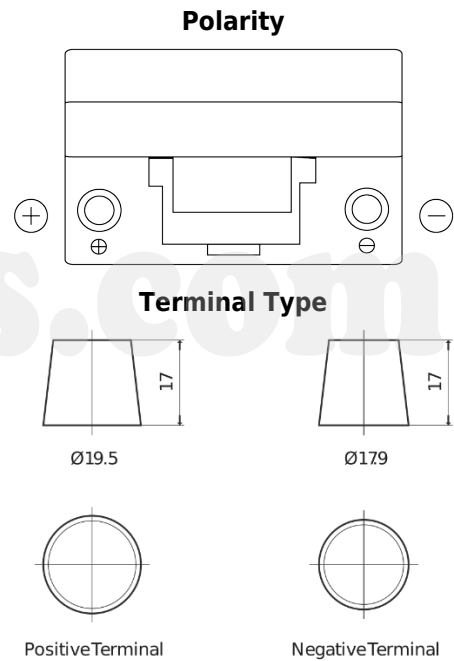

Product overview

Batteries for Cars

Formula FB705

Part number	FB705
Technology	Flooded
EAN/GTIN	3661024044448
Voltage	12 V
Capacity	70 Ah
CCA	540 A
Length	270 mm
Width	173 mm
Height	222 mm
Box size	D26
Polarity	ETN 1
Terminal Type	EN taper post
Hold Down	Korean B1+B6
Weights (subject of variation)	16.10 kg