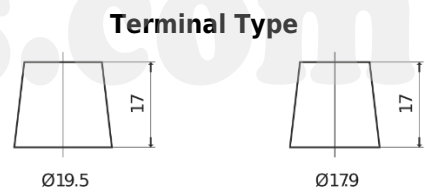

**Product overview**

Batteries for Cars

**Formula FB712**

Part number	FB712
Technology	Flooded
EAN/GTIN	3661024044646
Voltage	12 V
Capacity	71 Ah
CCA	670 A
Length	278 mm
Width	175 mm
Height	175 mm
Box size	LB3
Polarity	ETN 0
Terminal Type	EN taper post
Hold Down	B13
Weights (subject of variation)	15.30 kg