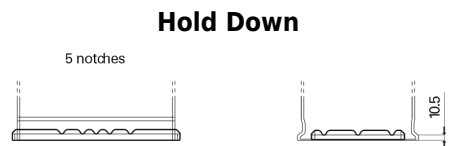

**Product overview**

Batteries for Cars

**Formula FB712**

Part number	FB712
Technology	Flooded
EAN/GTIN	3661024044646
Voltage	12 V
Capacity	71 Ah
CCA	670 A
Length	278 mm
Width	175 mm
Height	175 mm
Box size	LB3
Polarity	ETN 0
Terminal Type	EN taper post
Hold Down	B13
Weights (subject of variation)	15.30 kg