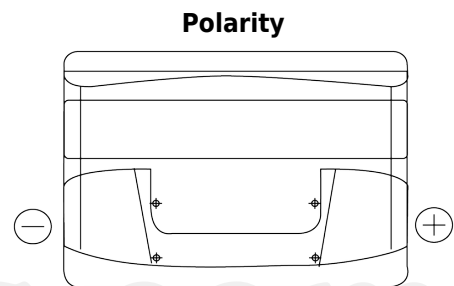

**Product overview**

Batteries for Cars

**Formula FB712**

Part number	FB712
Technology	Flooded
EAN/GTIN	3661024044646
Voltage	12 V
Capacity	71 Ah
CCA	670 A
Length	278 mm
Width	175 mm
Height	175 mm
Box size	LB3
Polarity	ETN 0
Terminal Type	EN taper post
Hold Down	B13
Weights (subject of variation)	15.30 kg