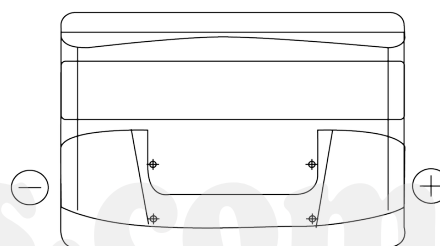

**Product overview**

Batteries for Cars

**Formula FB740**

Part number	FB740
Technology	Flooded
EAN/GTIN	3661024044554
Voltage	12 V
Capacity	74 Ah
CCA	680 A
Length	278 mm
Width	175 mm
Height	190 mm
Box size	L03
Polarity	ETN 0
Terminal Type	EN taper post
Hold Down	B13
Weights (subject of variation)	16.60 kg

**Polarity**

**Terminal Type**

Positive Terminal

Negative Terminal

**Hold Down**

Design, features and specifications are subject to change without notice. We disclaim any representation or warranty, express or implied, concerning the data or recommendations, and in no event shall be liable for any loss or damage claimed to have arisen as a result. Some products may not be available in your local market.