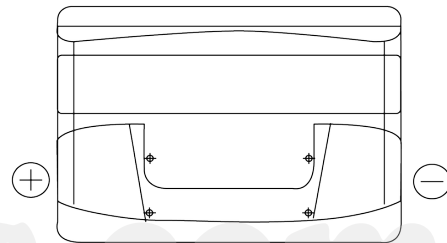

Product overview

Batteries for Cars

Formula FB741

| | |
|--------------------------------|---------------|
| Part number | FB741 |
| Technology | Flooded |
| EAN/GTIN | 3661024044561 |
| Voltage | 12 V |
| Capacity | 74 Ah |
| CCA | 680 A |
| Length | 278 mm |
| Width | 175 mm |
| Height | 190 mm |
| Box size | L03 |
| Polarity | ETN 1 |
| Terminal Type | EN taper post |
| Hold Down | B13 |
| Weights (subject of variation) | 16.60 kg |

Polarity

Terminal Type

Positive Terminal

Negative Terminal

Hold Down

Design, features and specifications are subject to change without notice. We disclaim any representation or warranty, express or implied, concerning the data or recommendations, and in no event shall be liable for any loss or damage claimed to have arisen as a result. Some products may not be available in your local market.