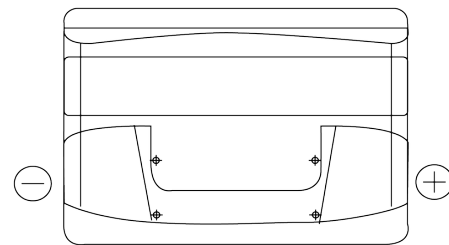

Product overview

Batteries for Cars

Formula FB800

Part number	FB800
Technology	Flooded
EAN/GTIN	3661024046244
Voltage	12 V
Capacity	80 Ah
CCA	640 A
Length	315 mm
Width	175 mm
Height	190 mm
Box size	L04
Polarity	ETN 0
Terminal Type	EN taper post
Hold Down	B13
Weights (subject of variation)	19.00 kg

Polarity

Terminal Type

Positive Terminal

Negative Terminal

Hold Down

Design, features and specifications are subject to change without notice. We disclaim any representation or warranty, express or implied, concerning the data or recommendations, and in no event shall be liable for any loss or damage claimed to have arisen as a result. Some products may not be available in your local market.