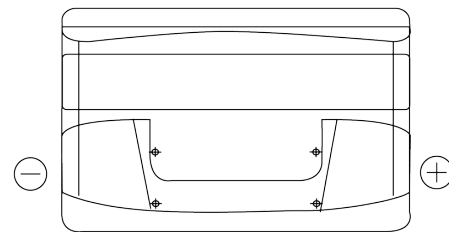

Product overview

Batteries for Cars

Formula FB852

Part number	FB852
Technology	Flooded
EAN/GTIN	3661024044660
Voltage	12 V
Capacity	85 Ah
CCA	760 A
Length	353 mm
Width	175 mm
Height	175 mm
Box size	LB5
Polarity	ETN 0
Terminal Type	EN taper post
Hold Down	B13
Weights (subject of variation)	19.40 kg

Polarity

Terminal Type

Positive Terminal

Negative Terminal

Hold Down

Design, features and specifications are subject to change without notice. We disclaim any representation or warranty, express or implied, concerning the data or recommendations, and in no event shall be liable for any loss or damage claimed to have arisen as a result. Some products may not be available in your local market.