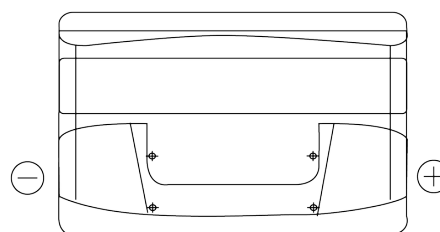

Product overview

Batteries for Cars

Formula FB950

Part number	FB950
Technology	Flooded
EAN/GTIN	3661024044585
Voltage	12 V
Capacity	95 Ah
CCA	800 A
Length	353 mm
Width	175 mm
Height	190 mm
Box size	L05
Polarity	ETN 0
Terminal Type	EN taper post
Hold Down	B13
Weights (subject of variation)	21.60 kg

Polarity

Terminal Type

Positive Terminal

Negative Terminal

Hold Down

Design, features and specifications are subject to change without notice. We disclaim any representation or warranty, express or implied, concerning the data or recommendations, and in no event shall be liable for any loss or damage claimed to have arisen as a result. Some products may not be available in your local market.