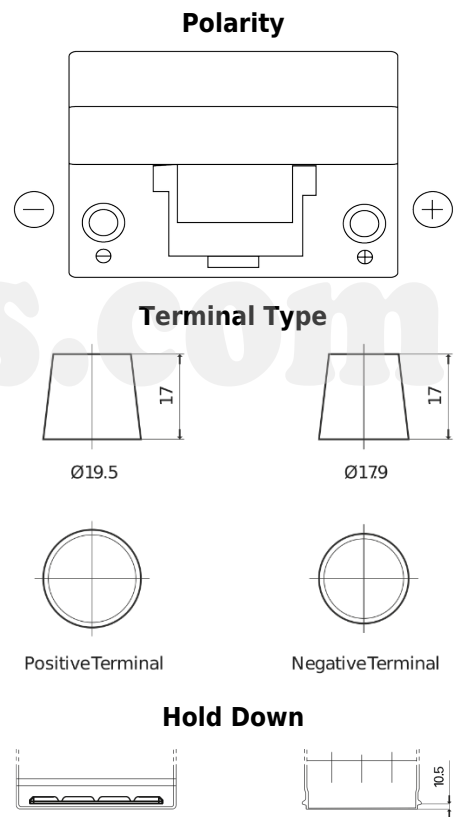

Product overview

Batteries for Cars

Formula FB954

Part number	FB954
Technology	Flooded
EAN/GTIN	3661024044455
Voltage	12 V
Capacity	95 Ah
CCA	760 A
Length	306 mm
Width	173 mm
Height	222 mm
Box size	D31
Polarity	ETN 0
Terminal Type	EN taper post
Hold Down	Korean B1
Weights (subject of variation)	20.60 kg