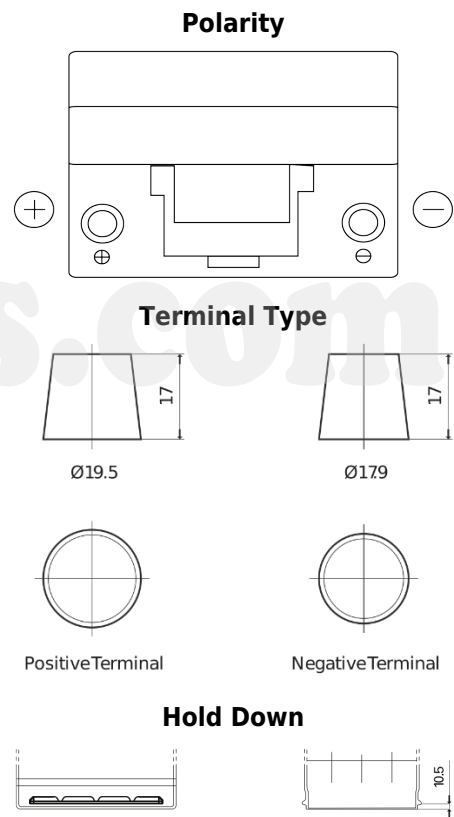

**Product overview**

Batteries for Cars

**Formula FB955**

Part number	FB955
Technology	Flooded
EAN/GTIN	3661024044462
Voltage	12 V
Capacity	95 Ah
CCA	760 A
Length	306 mm
Width	173 mm
Height	222 mm
Box size	D31
Polarity	ETN 1
Terminal Type	EN taper post
Hold Down	Korean B1
Weights (subject of variation)	20.60 kg