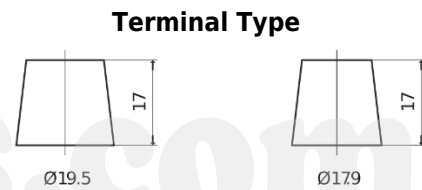

Product overview

Batteries for Trucks, Buses, Construction, Agriculture

StrongPRO EFB+ FE1403

Part number	FE1403
Technology	EFB
EAN/GTIN	3661024045247
Voltage	12 V
Capacity	140 Ah
CCA	800 A
Length	513 mm
Width	189 mm
Height	223 mm
Box size	D04
Polarity	ETN 3
Terminal Type	EN taper post
Hold Down	B0
Weights (subject of variation)	38.20 kg