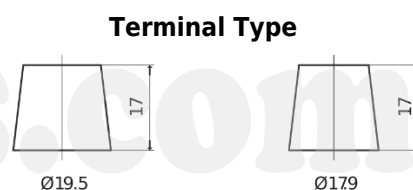

Product overview

Batteries for Trucks, Buses, Construction, Agriculture

StrongPRO EFB+ FE2353

Part number	FE2353
Technology	EFB
EAN/GTIN	3661024046534
Voltage	12 V
Capacity	235 Ah
CCA	1200 A
Length	518 mm
Width	274 mm
Height	240 mm
Box size	D06
Polarity	ETN 3
Terminal Type	EN taper post
Hold Down	B0
Weights (subject of variation)	58.20 kg