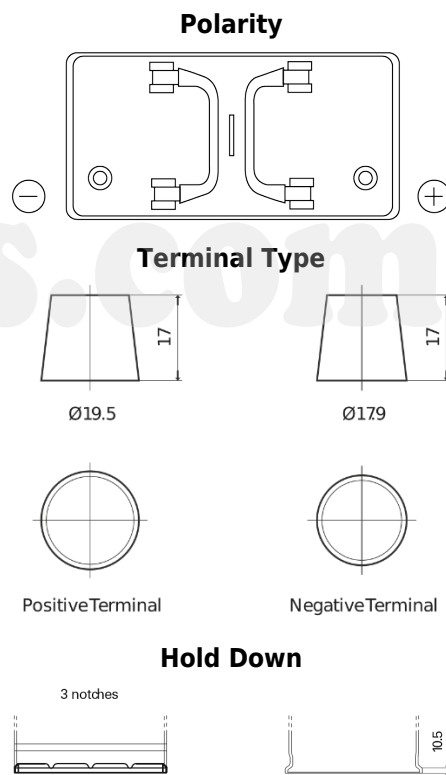

Product overview

Batteries for Trucks, Buses, Construction, Agriculture

PowerPRO FF1202

Part number	FF1202
Technology	Flooded
EAN/GTIN	3661024045278
Voltage	12 V
Capacity	120 Ah
CCA	870 A
Length	349 mm
Width	175 mm
Height	235 mm
Box size	D02
Polarity	ETN 0
Terminal Type	EN taper post
Hold Down	B1
Weights (subject of variation)	27.50 kg