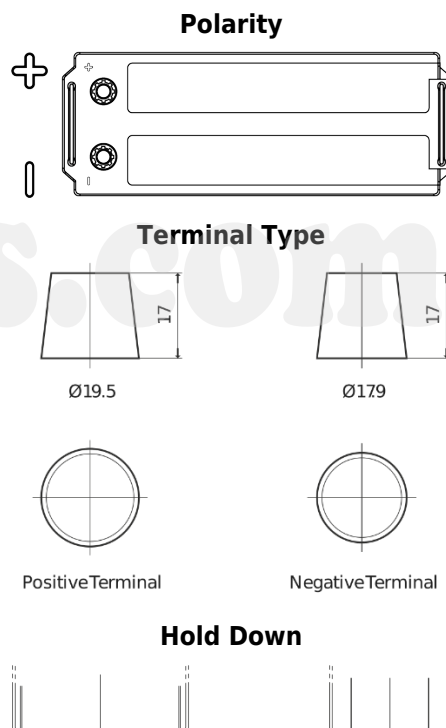

**Product overview**

Batteries for Trucks, Buses, Construction, Agriculture

**PowerPRO FF1453**

Part number	FF1453
Technology	Flooded
EAN/GTIN	3661024045308
Voltage	12 V
Capacity	145 Ah
CCA	900 A
Length	513 mm
Width	189 mm
Height	223 mm
Box size	D04
Polarity	ETN 3
Terminal Type	EN taper post
Hold Down	B0
Weights (subject of variation)	35.90 kg