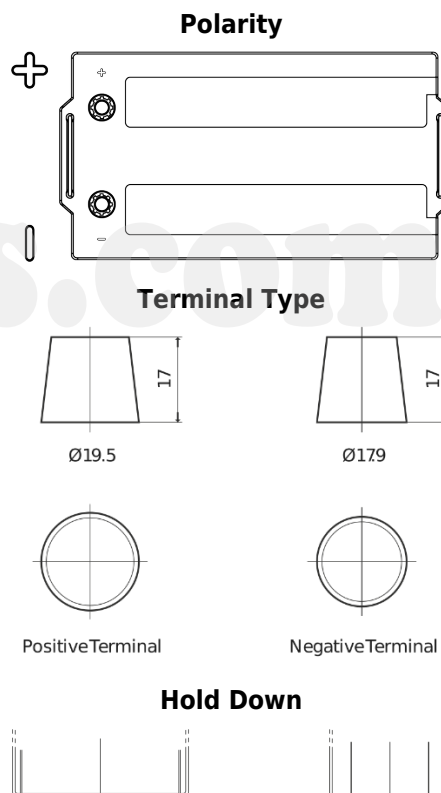

Product overview

Batteries for Trucks, Buses, Construction, Agriculture

PowerPRO FF2353

Part number	FF2353
Technology	Flooded
EAN/GTIN	3661024045322
Voltage	12 V
Capacity	235 Ah
CCA	1300 A
Length	518 mm
Width	274 mm
Height	240 mm
Box size	D06
Polarity	ETN 3
Terminal Type	EN taper post
Hold Down	B0
Weights (subject of variation)	56.30 kg