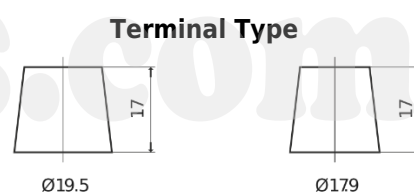

**Product overview**

Batteries for Trucks, Buses, Construction, Agriculture

**StartPRO FG1203**

Part number	FG1203
Technology	Flooded
EAN/GTIN	3661024046541
Voltage	12 V
Capacity	120 Ah
CCA	680 A
Length	513 mm
Width	189 mm
Height	223 mm
Box size	D04
Polarity	ETN 3
Terminal Type	EN taper post
Hold Down	B0
Weights (subject of variation)	32.50 kg