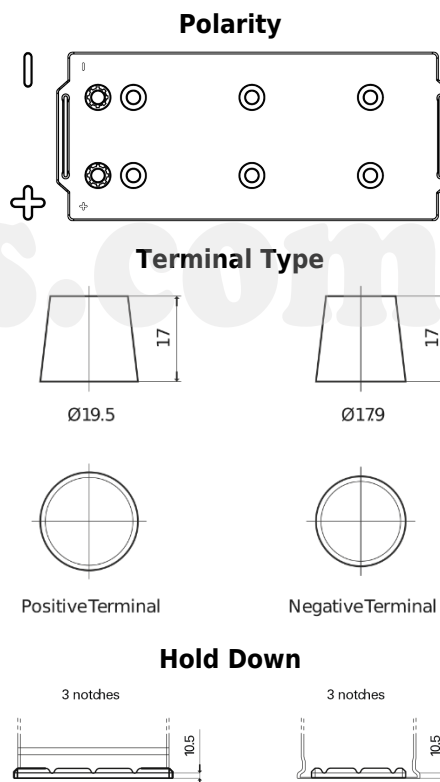

**Product overview**

Batteries for Trucks, Buses, Construction, Agriculture

**StartPRO FG1206**

Part number	FG1206
Technology	Flooded
EAN/GTIN	3661024046565
Voltage	12 V
Capacity	120 Ah
CCA	680 A
Length	510 mm
Width	175 mm
Height	225 mm
Box size	D08
Polarity	ETN 4
Terminal Type	EN taper post
Hold Down	B3
Weights (subject of variation)	31.80 kg