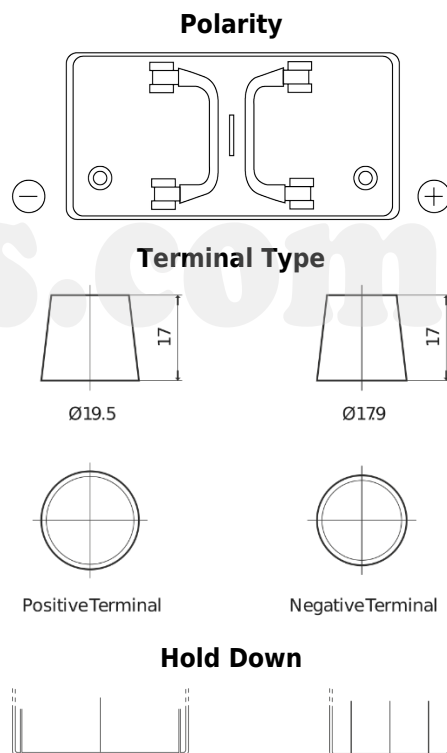

Product overview

Batteries for Trucks, Buses, Construction, Agriculture

StartPRO FG1250

Part number	FG1250
Technology	Flooded
EAN/GTIN	3661024045407
Voltage	12 V
Capacity	125 Ah
CCA	760 A
Length	349 mm
Width	175 mm
Height	285 mm
Box size	D03
Polarity	ETN 0
Terminal Type	EN taper post
Hold Down	B0
Weights (subject of variation)	29.50 kg