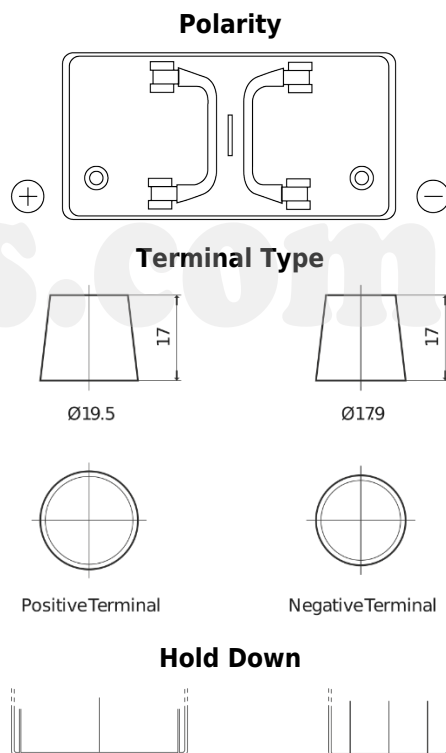

**Product overview**

Batteries for Trucks, Buses, Construction, Agriculture

**StartPRO FG1251**

Part number	FG1251
Technology	Flooded
EAN/GTIN	3661024045414
Voltage	12 V
Capacity	125 Ah
CCA	760 A
Length	349 mm
Width	175 mm
Height	285 mm
Box size	D03
Polarity	ETN 1
Terminal Type	EN taper post
Hold Down	B0
Weights (subject of variation)	29.50 kg