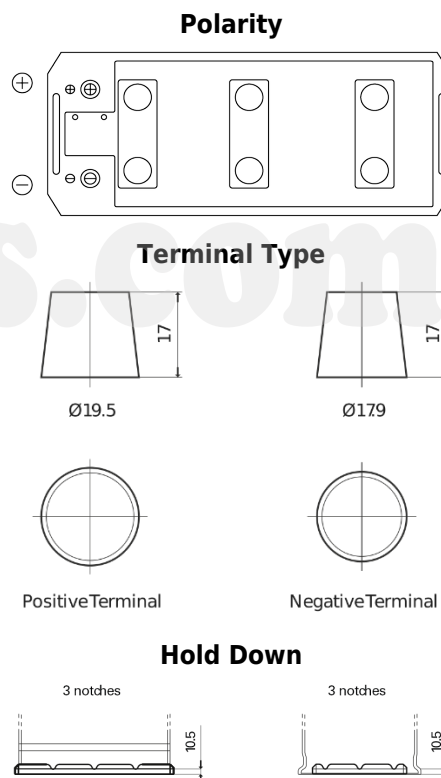

Product overview

Batteries for Trucks, Buses, Construction, Agriculture

StartPRO FG1355

Part number	FG1355
Technology	Flooded
EAN/GTIN	3661024045520
Voltage	12 V
Capacity	135 Ah
CCA	1000 A
Length	514 mm
Width	175 mm
Height	210 mm
Box size	DB8
Polarity	ETN 3
Terminal Type	EN taper post
Hold Down	B3
Weights (subject of variation)	36.00 kg