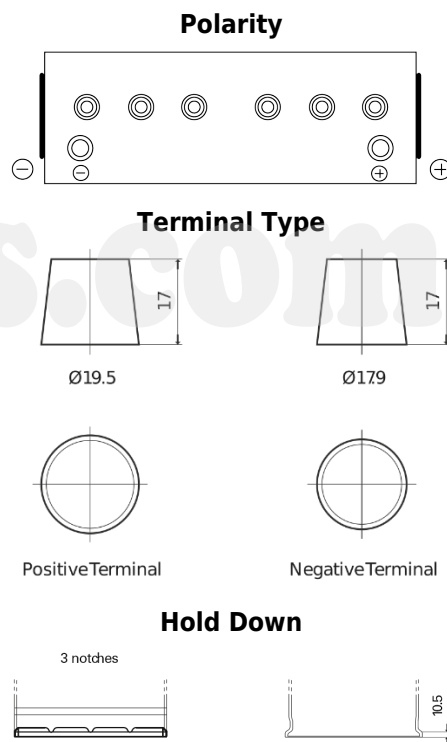

Product overview

Batteries for Trucks, Buses, Construction, Agriculture

StartPRO FG1402

| | |
|--------------------------------|---------------|
| Part number | FG1402 |
| Technology | Flooded |
| EAN/GTIN | 3661024045346 |
| Voltage | 12 V |
| Capacity | 140 Ah |
| CCA | 900 A |
| Length | 508 mm |
| Width | 175 mm |
| Height | 205 mm |
| Box size | ATM |
| Polarity | ETN 0 |
| Terminal Type | EN taper post |
| Hold Down | B1 |
| Weights (subject of variation) | 33.80 kg |