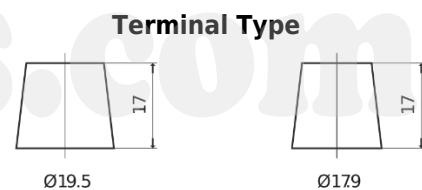

**Product overview**

Batteries for Trucks, Buses, Construction, Agriculture

**StartPRO FG1403**

Part number	FG1403
Technology	Flooded
EAN/GTIN	3661024045421
Voltage	12 V
Capacity	140 Ah
CCA	800 A
Length	513 mm
Width	189 mm
Height	223 mm
Box size	D04
Polarity	ETN 3
Terminal Type	EN taper post
Hold Down	B0
Weights (subject of variation)	34.10 kg