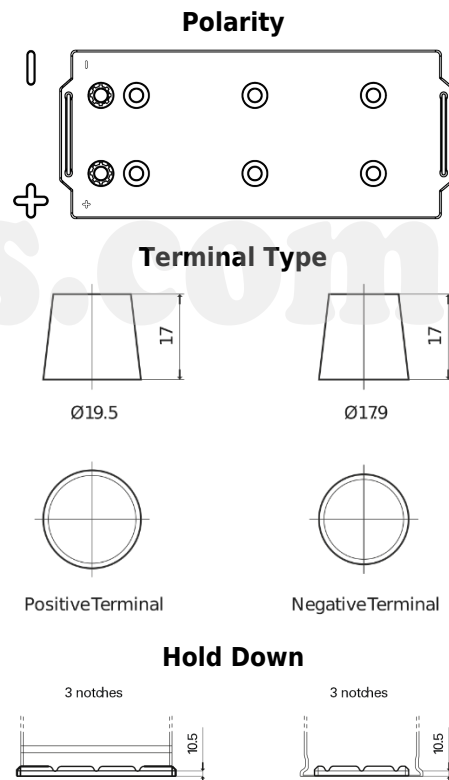

Product overview

Batteries for Trucks, Buses, Construction, Agriculture

StartPRO FG1406

Part number	FG1406
Technology	Flooded
EAN/GTIN	3661024045490
Voltage	12 V
Capacity	140 Ah
CCA	800 A
Length	510 mm
Width	175 mm
Height	225 mm
Box size	D08
Polarity	ETN 4
Terminal Type	EN taper post
Hold Down	B3
Weights (subject of variation)	33.50 kg