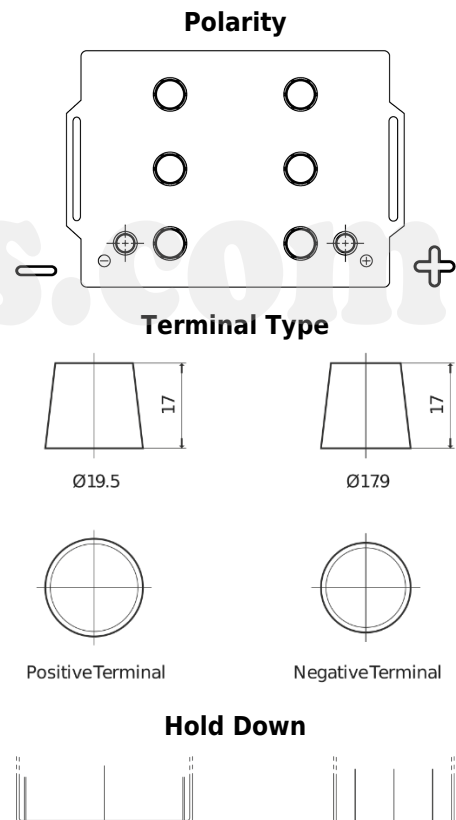

Product overview

Batteries for Trucks, Buses, Construction, Agriculture

StartPRO FG145A

Part number	FG145A
Technology	Flooded
EAN/GTIN	3661024045551
Voltage	12 V
Capacity	145 Ah
CCA	1000 A
Length	360 mm
Width	253 mm
Height	240 mm
Box size	F21
Polarity	ETN 6
Terminal Type	EN taper post
Hold Down	B0
Weights (subject of variation)	38.10 kg