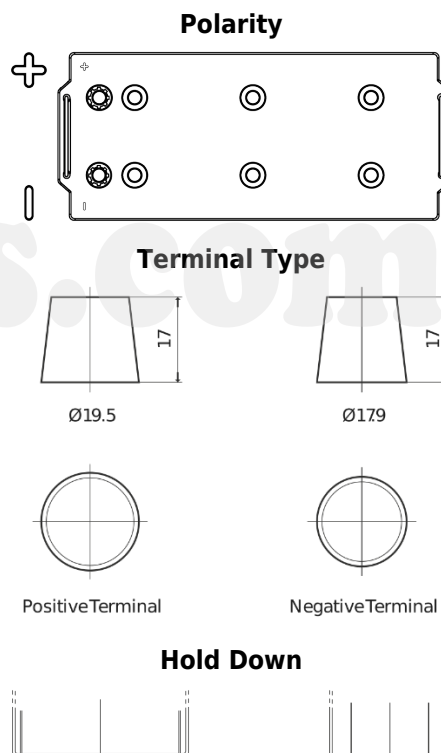

Product overview

Batteries for Trucks, Buses, Construction, Agriculture

StartPRO FG1803

Part number	FG1803
Technology	Flooded
EAN/GTIN	3661024045445
Voltage	12 V
Capacity	180 Ah
CCA	1000 A
Length	513 mm
Width	223 mm
Height	223 mm
Box size	D05
Polarity	ETN 3
Terminal Type	EN taper post
Hold Down	B0
Weights (subject of variation)	42.80 kg