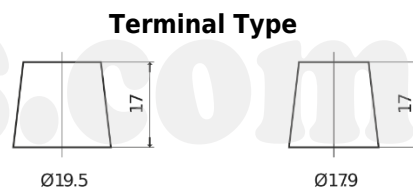

Product overview

Batteries for Trucks, Buses, Construction, Agriculture

StartPRO FG2253

Part number	FG2253
Technology	Flooded
EAN/GTIN	3661024047241
Voltage	12 V
Capacity	225 Ah
CCA	1200 A
Length	518 mm
Width	274 mm
Height	240 mm
Box size	D06
Polarity	ETN 3
Terminal Type	EN taper post
Hold Down	B0
Weights (subject of variation)	54.90 kg