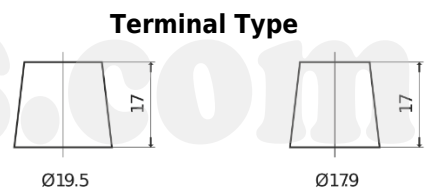

**Product overview**

Batteries for Trucks, Buses, Construction, Agriculture

**StartPRO FG2254**

Part number	FG2254
Technology	Flooded
EAN/GTIN	3661024047258
Voltage	12 V
Capacity	225 Ah
CCA	1200 A
Length	518 mm
Width	274 mm
Height	240 mm
Box size	D06
Polarity	ETN 4
Terminal Type	EN taper post
Hold Down	B0
Weights (subject of variation)	54.90 kg