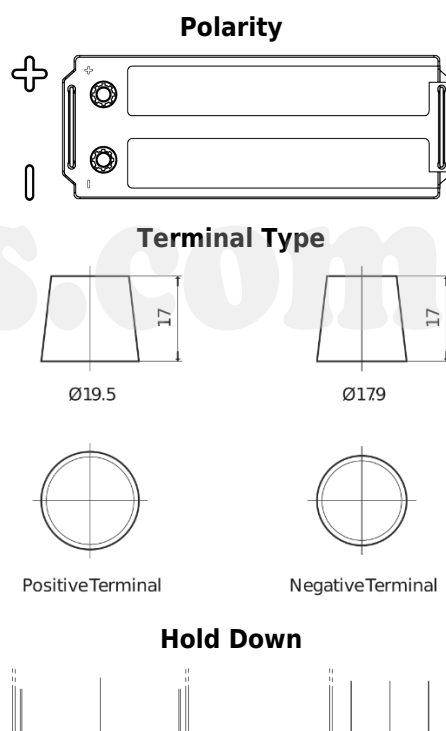

Product overview

Batteries for Trucks, Buses, Construction, Agriculture

PowerPRO Agri&Construction FJ1523

Part number	FJ1523
Technology	Flooded
EAN/GTIN	3661024046596
Voltage	12 V
Capacity	152 Ah
CCA	1130 A
Length	513 mm
Width	189 mm
Height	223 mm
Box size	D04
Polarity	ETN 3
Terminal Type	EN taper post
Hold Down	B0
Weights (subject of variation)	40.30 kg