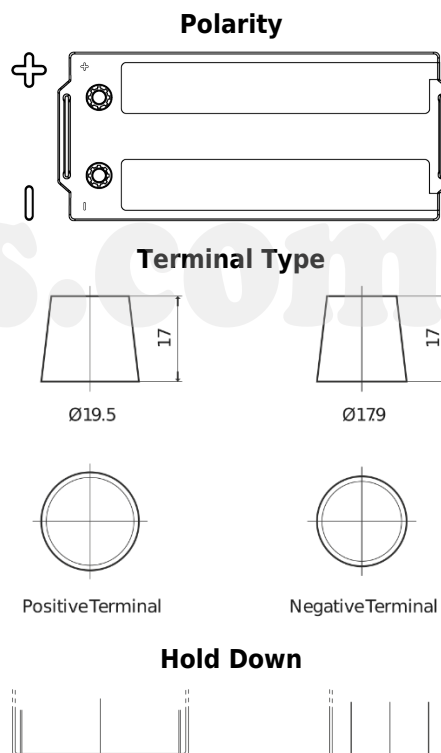

**Product overview**

Batteries for Trucks, Buses, Construction, Agriculture

**PowerPRO Agri&Construction FJ1723**

Part number	FJ1723
Technology	Flooded
EAN/GTIN	3661024046602
Voltage	12 V
Capacity	172 Ah
CCA	1390 A
Length	513 mm
Width	223 mm
Height	223 mm
Box size	D05
Polarity	ETN 3
Terminal Type	EN taper post
Hold Down	B0
Weights (subject of variation)	48.80 kg