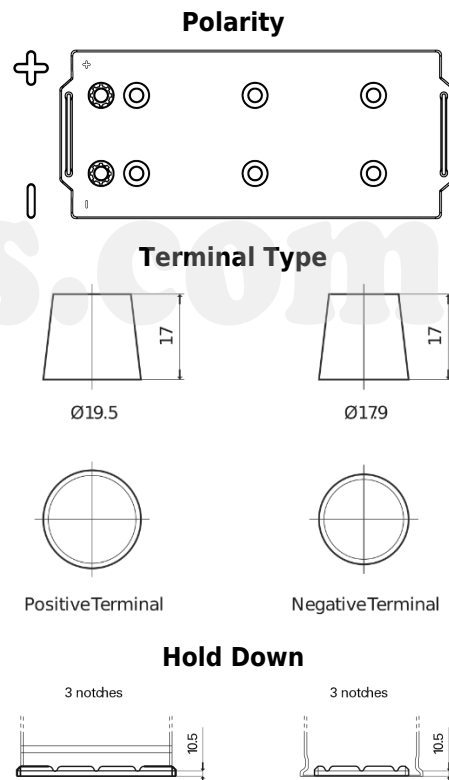

Product overview

Batteries for Trucks, Buses, Construction, Agriculture

PowerPRO Agri&Construction FJ1805

Part number	FJ1805
Technology	Flooded
EAN/GTIN	3661024046626
Voltage	12 V
Capacity	180 Ah
CCA	1000 A
Length	510 mm
Width	218 mm
Height	225 mm
Box size	D09
Polarity	ETN 3
Terminal Type	EN taper post
Hold Down	B3
Weights (subject of variation)	43.00 kg