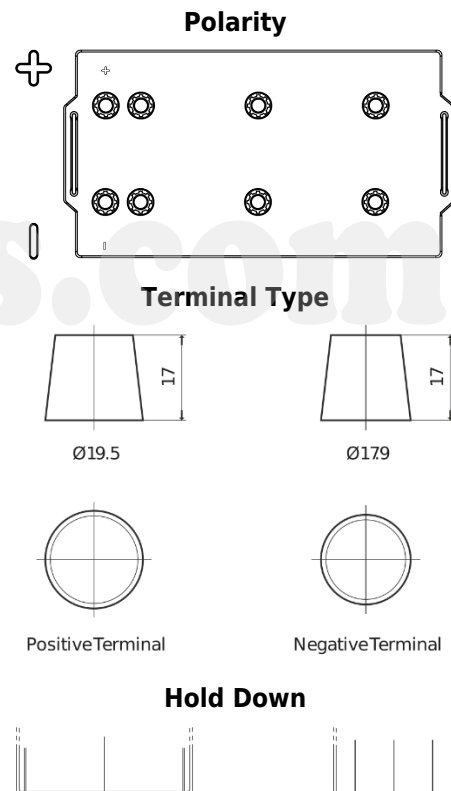

Product overview

Batteries for Trucks, Buses, Construction, Agriculture

PowerPRO Agri&Construction FJ2353

Part number	FJ2353
Technology	Flooded
EAN/GTIN	3661024046619
Voltage	12 V
Capacity	235 Ah
CCA	1450 A
Length	518 mm
Width	274 mm
Height	240 mm
Box size	D06
Polarity	ETN 3
Terminal Type	EN taper post
Hold Down	B0
Weights (subject of variation)	59.70 kg