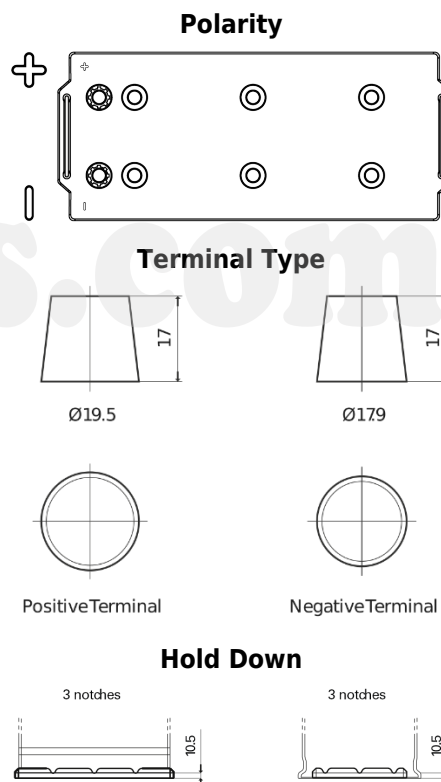

Product overview

Batteries for Trucks, Buses, Construction, Agriculture

PowerPRO Agri&Construction FJ1805

Part number	FJ1805
Technology	Flooded
EAN/GTIN	3661024046626
Voltage	12 V
Capacity	180 Ah
CCA	1000 A
Length	510 mm
Width	218 mm
Height	225 mm
Box size	D09
Polarity	ETN 3
Terminal Type	EN taper post
Hold Down	B3
Weights (subject of variation)	43.00 kg