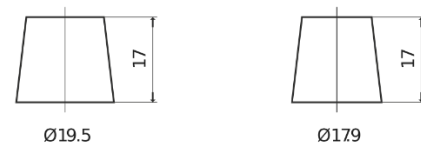

Product overview

Batteries for Cars

AGM FK720

Part number	FK720
Technology	AGM
EAN/GTIN	3661024047401
Voltage	12 V
Capacity	72 Ah
CCA	760 A
Length	278 mm
Width	175 mm
Height	190 mm
Box size	L03
Polarity	ETN 0
Terminal Type	EN taper post
Hold Down	B13
Weights (subject of variation)	20.60 kg

Polarity

Terminal Type

Positive Terminal

Negative Terminal

Hold Down

Design, features and specifications are subject to change without notice. We disclaim any representation or warranty, express or implied, concerning the data or recommendations, and in no event shall be liable for any loss or damage claimed to have arisen as a result. Some products may not be available in your local market.