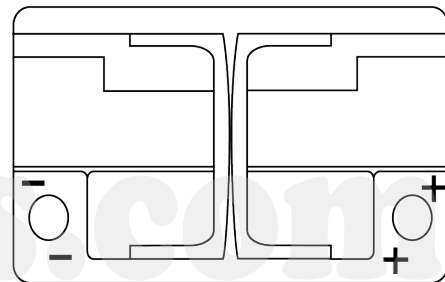

Product overview

Batteries for Cars

AGM FK720

Part number	FK720
Technology	AGM
EAN/GTIN	3661024047401
Voltage	12 V
Capacity	72 Ah
CCA	760 A
Length	278 mm
Width	175 mm
Height	190 mm
Box size	L03
Polarity	ETN 0
Terminal Type	EN taper post
Hold Down	B13
Weights (subject of variation)	20.60 kg

Polarity

Terminal Type

Positive Terminal

Negative Terminal

Hold Down

Design, features and specifications are subject to change without notice. We disclaim any representation or warranty, express or implied, concerning the data or recommendations, and in no event shall be liable for any loss or damage claimed to have arisen as a result. Some products may not be available in your local market.