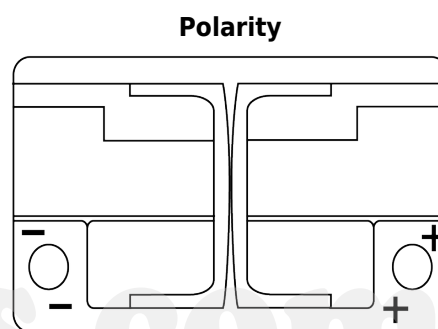

Product overview

Batteries for Cars

EFB FL700

Part number	FL700
Technology	EFB
EAN/GTIN	3661024045698
Voltage	12 V
Capacity	70 Ah
CCA	760 A
Length	278 mm
Width	175 mm
Height	190 mm
Box size	L03
Polarity	ETN 0
Terminal Type	EN taper post
Hold Down	B13
Weights (subject of variation)	19.30 kg