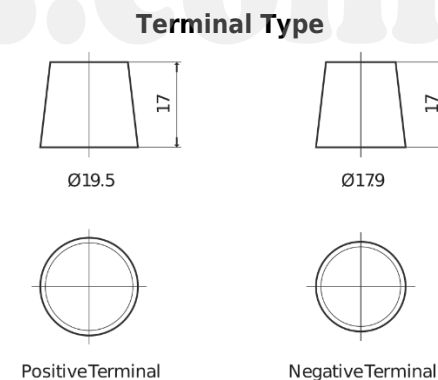

Product overview

Batteries for Cars

EFB FL700

Part number	FL700
Technology	EFB
EAN/GTIN	3661024045698
Voltage	12 V
Capacity	70 Ah
CCA	760 A
Length	278 mm
Width	175 mm
Height	190 mm
Box size	L03
Polarity	ETN 0
Terminal Type	EN taper post
Hold Down	B13
Weights (subject of variation)	19.30 kg