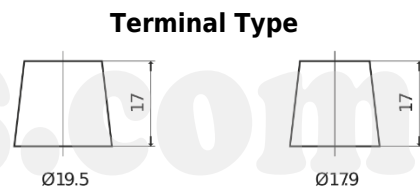

Product overview

Batteries for Trucks, Buses, Construction, Agriculture

EndurancePRO EFB FX2253

Part number	FX2253
Technology	EFB
EAN/GTIN	3661024046480
Voltage	12 V
Capacity	225 Ah
CCA	1150 A
Length	518 mm
Width	274 mm
Height	240 mm
Box size	D06
Polarity	ETN 3
Terminal Type	EN taper post
Hold Down	B0
Weights (subject of variation)	60.10 kg