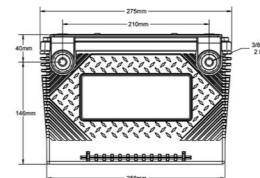

ODYSSEY® BATTERY

ODP-AGM78 (78-790)

Technical Data Sheet

Battery Type

AGM with Thin Plate Pure Lead (TPPL). Advanced dual-purpose battery for engine start and deep-cycle use

Power & Performance

Voltage	12V
Capacity (20-hour rate)	61Ah
Capacity (10-hour rate)	57Ah
Cold Cranking Amps (CCA, SAE J537)	792A
PHCA - 5-second pulse current	1500A
HCA	1200A
MCA	990A
Reserve capacity	124 mins
Short circuit current (using IEC method)	2400A
Internal resistance at 20°C (using IEC method)	2.9 mΩ

Dimensions & Weight

Length	274 mm
Width	173 mm
Height (to top of terminals)	188 mm
Height Container	188 mm
Weight	21.4 kg

Temperature

Operating Temperature Range	-40°C to +60°C
Optimum Storage Temperature	+20°C

Accreditations

The management systems governing the manufacture of this product are ISO 9001 and ISO 14001 certified.

Charging & self-discharge

Type of charging curve	IUU
Charge voltage @+20°C	14.4V to 14.8V
Self-discharge per month at +20°C	1.25%
Self-discharge per month at +40°C	5%

Fitting, handling & storage

Can be mounted or stored in any orientation except inverted.
2-years storage life at +20°C without charging, or until the Open Circuit Voltage (OCV) is <12.6V or <2.10Vpc, whichever occurs first.
Classified as non-spillable and approved as non-hazardous cargo for ground, sea and air transportation in accordance with the requirements of IMDG (International Maritime code for dangerous Goods) and ICAO (International Civil Aviation Organisation).

Terminal Position

Terminal Type

PDF Generated at <https://eu.odysseybattery.com> 16/11/2021 12:41:40
Information correct at time of exporting PDF. Please check website for updates.