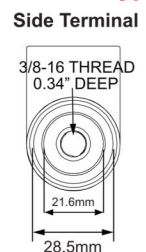

Terminal Type

ODP-AGM78
LEFT POSITIVE
SIDE TERMINALS