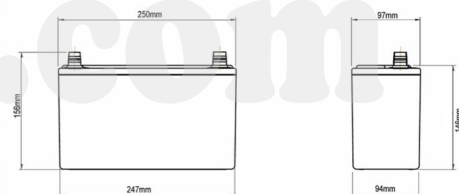

Terminal Position

Terminal Type

ODS-AGM30E
RIGHT POSITIVE
SAE TERMINAL

PDF Generated at <https://eu.odysseybattery.com> 16/11/2021 12:48:57
Information correct at time of exporting PDF. Please check website for updates.

EnerSys World Headquarters
2366 Bernville Road
Reading, PA 19605, USA
Tel: +1-610-208-1991 /
+1-800-538-3627

EnerSys EMEA
EH Europe GmbH
Baarerstrasse 18
6300 Zug,
Switzerland

EnerSys Asia
152 Beach Road
Gateway East Building #11-08
Singapore 189721
Tel: +65 6508 1780